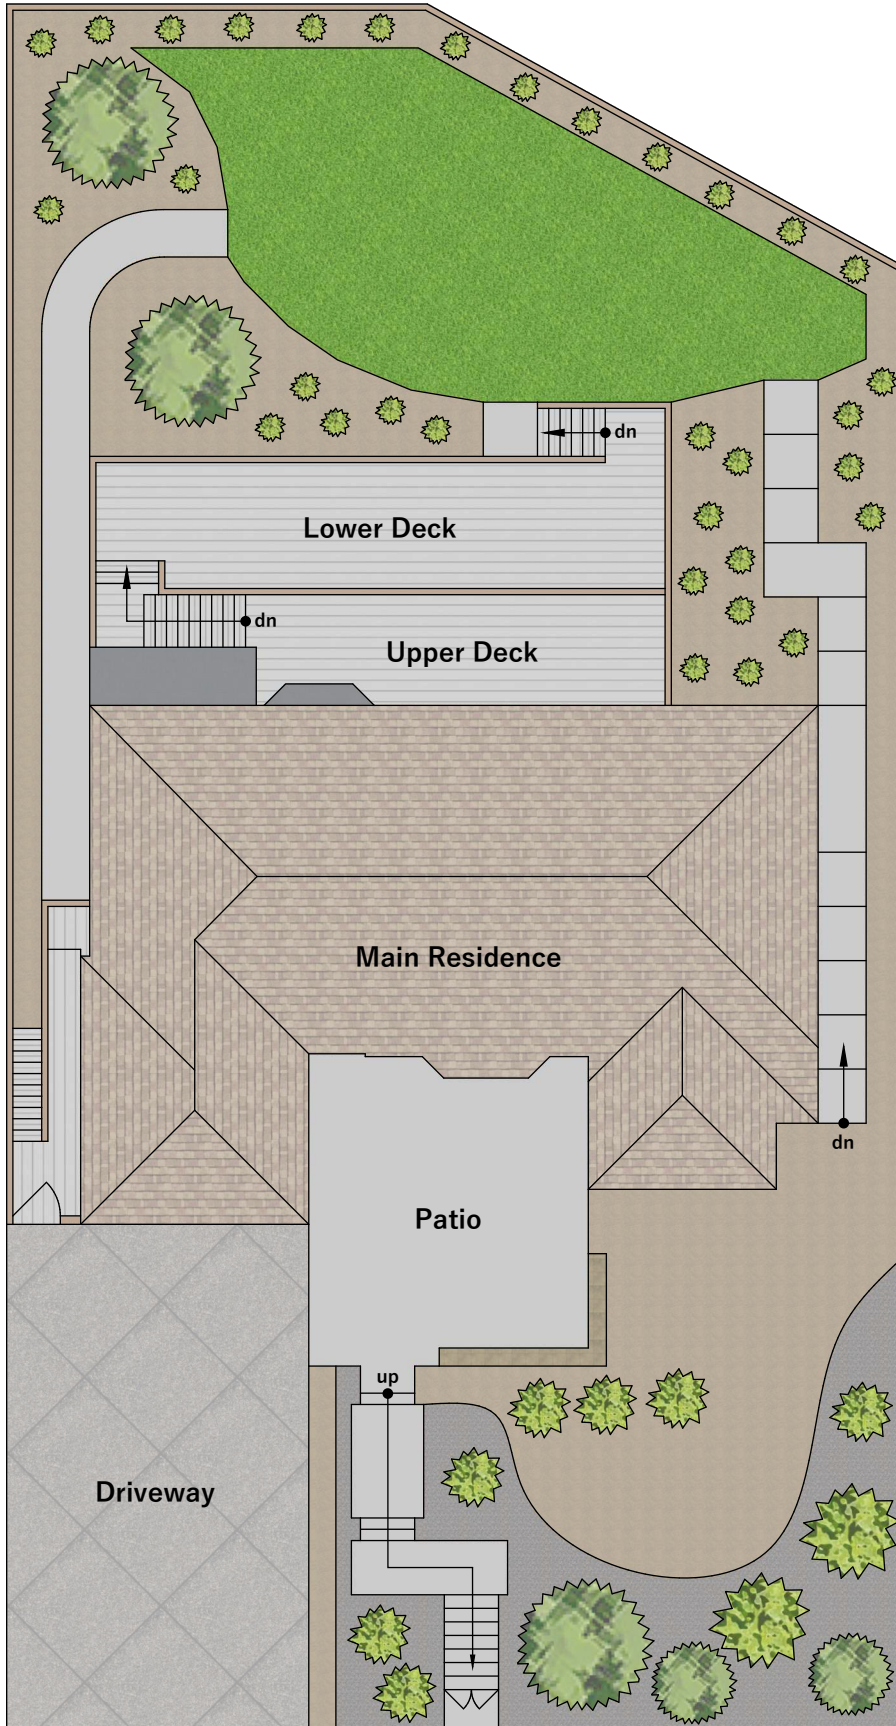

5932 Bruns Court

Oakland, CA 94611

Site Plan

lot size approx. 7,656 sqft

Bruns Court

Any and all information on this drawing is for illustrative purposes only and is deemed reliable, but not guaranteed. All information requires independent verification.