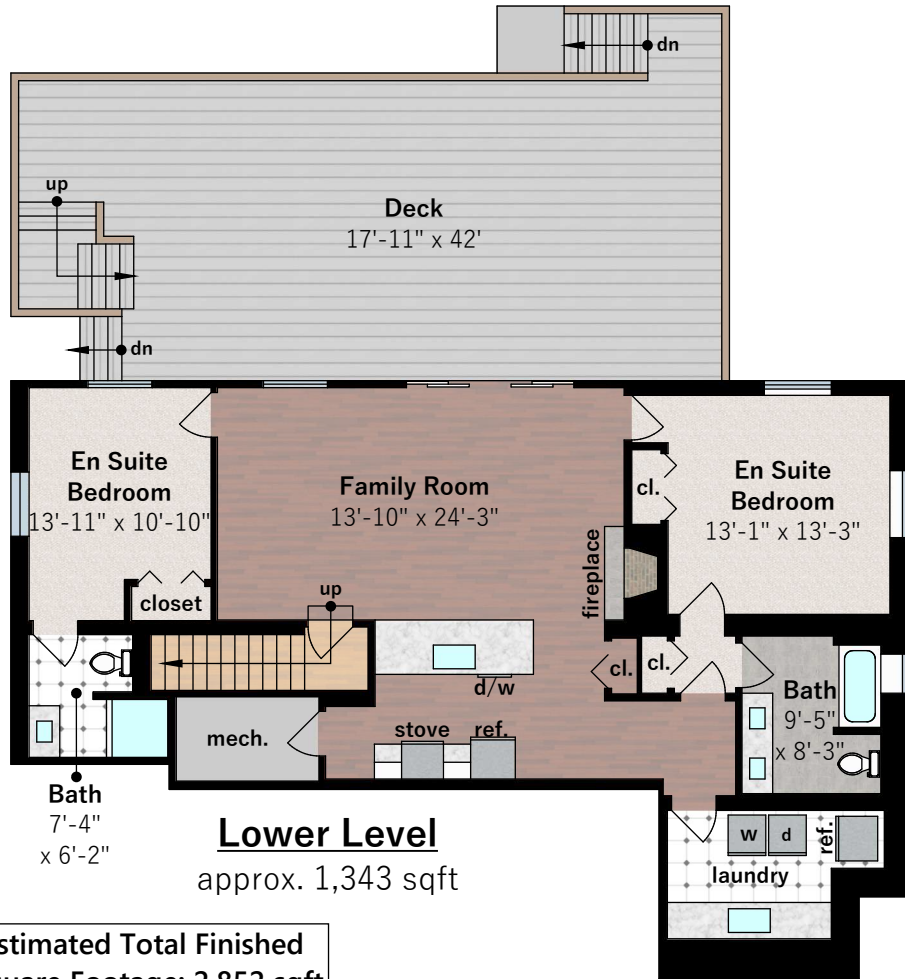

5932 Bruns Court

Oakland, CA 94611

Lower Level
approx. 1,343 sqft

Main Level
approx. 1,509 sqft

Estimated Total Finished Square Footage: 2,852 sqft

Lower Level: 1,343 sqft
Main Level: 1,509 sqft

Estimated Total Unfinished Square Footage: 366 sqft

Lower Level: 43 sqft
Garage: 323 sqft

Interior room dimensions are shown, and all square footage measured from perimeter of exterior walls. Decks, porches, and patios are not included in calculations.
Measured on May 12th, 2024